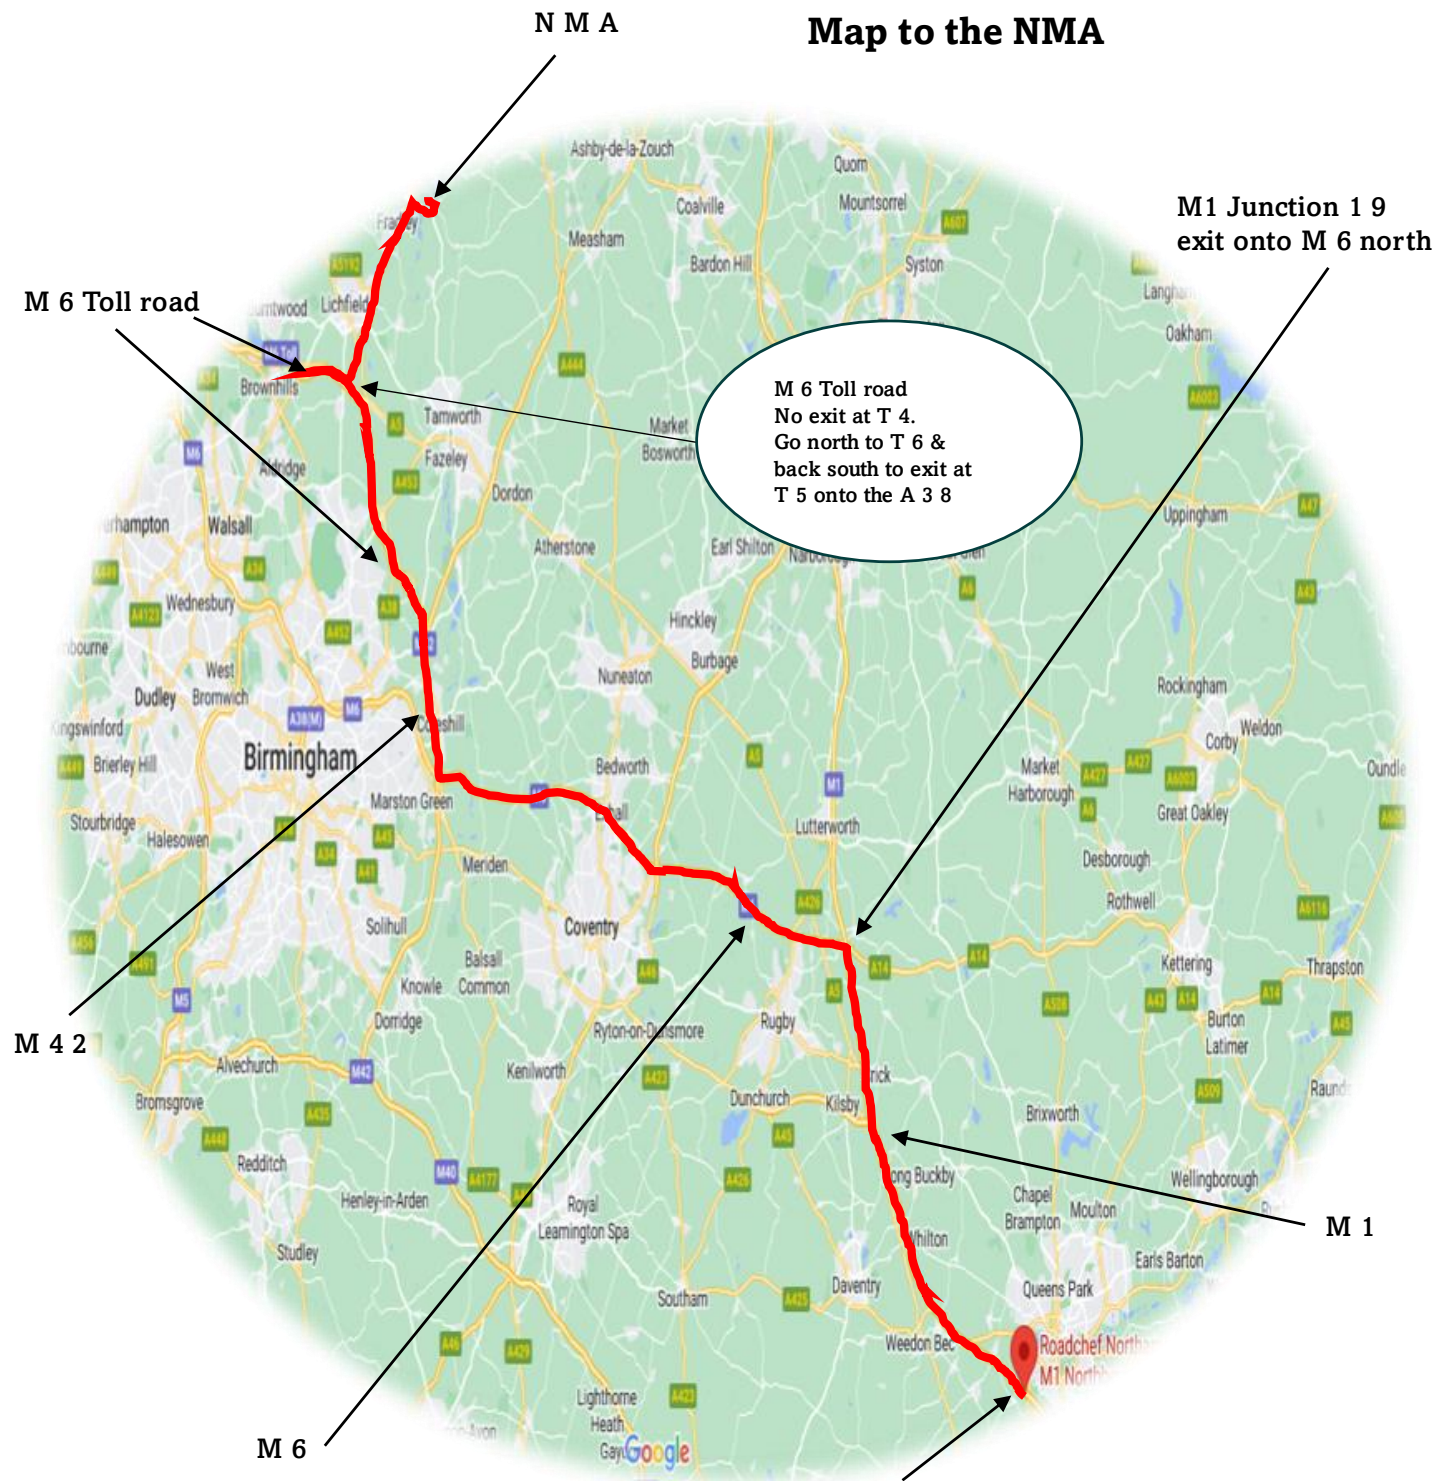

Ride To the Wall

Route 3

Northampton services - M1 north

Ride start time 08.30 am

Map to the NMA

Northampton Services M1 North

Ride start time 08 . 30 am