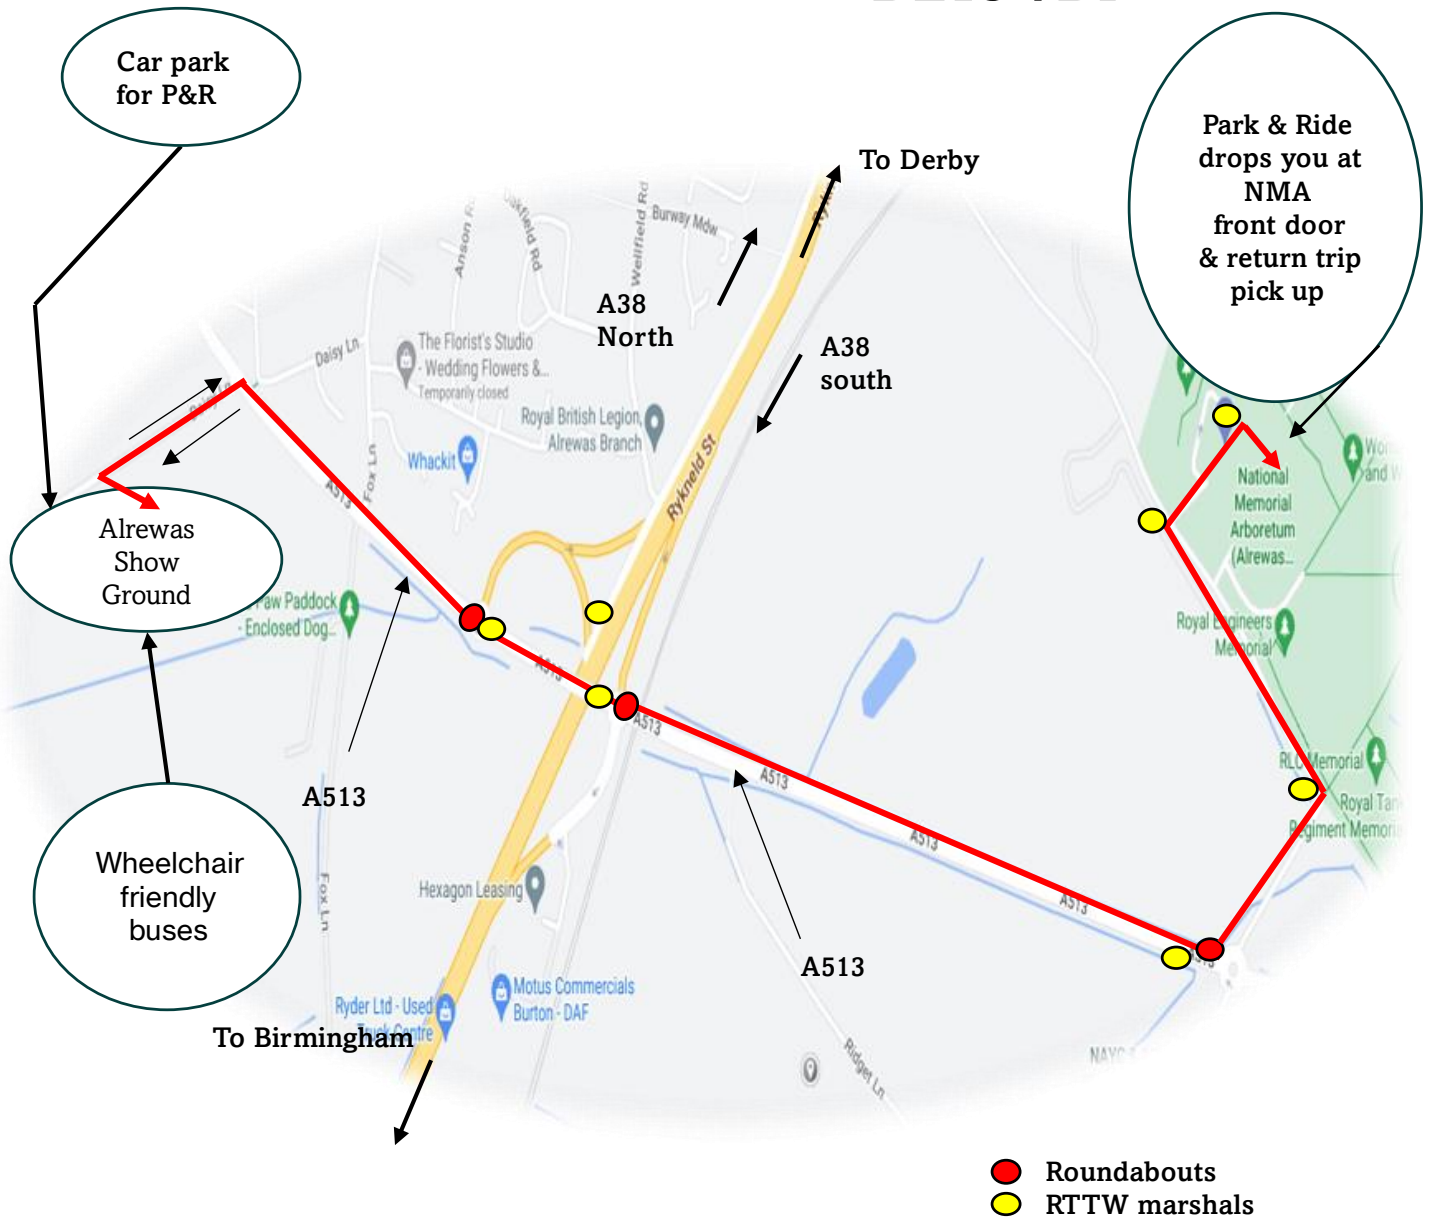

Ride To the Wall

Park & Ride to the NMA Alrewas Show Ground DE13 7DP

RTTW - Park and Ride to the NMA - Door to Door